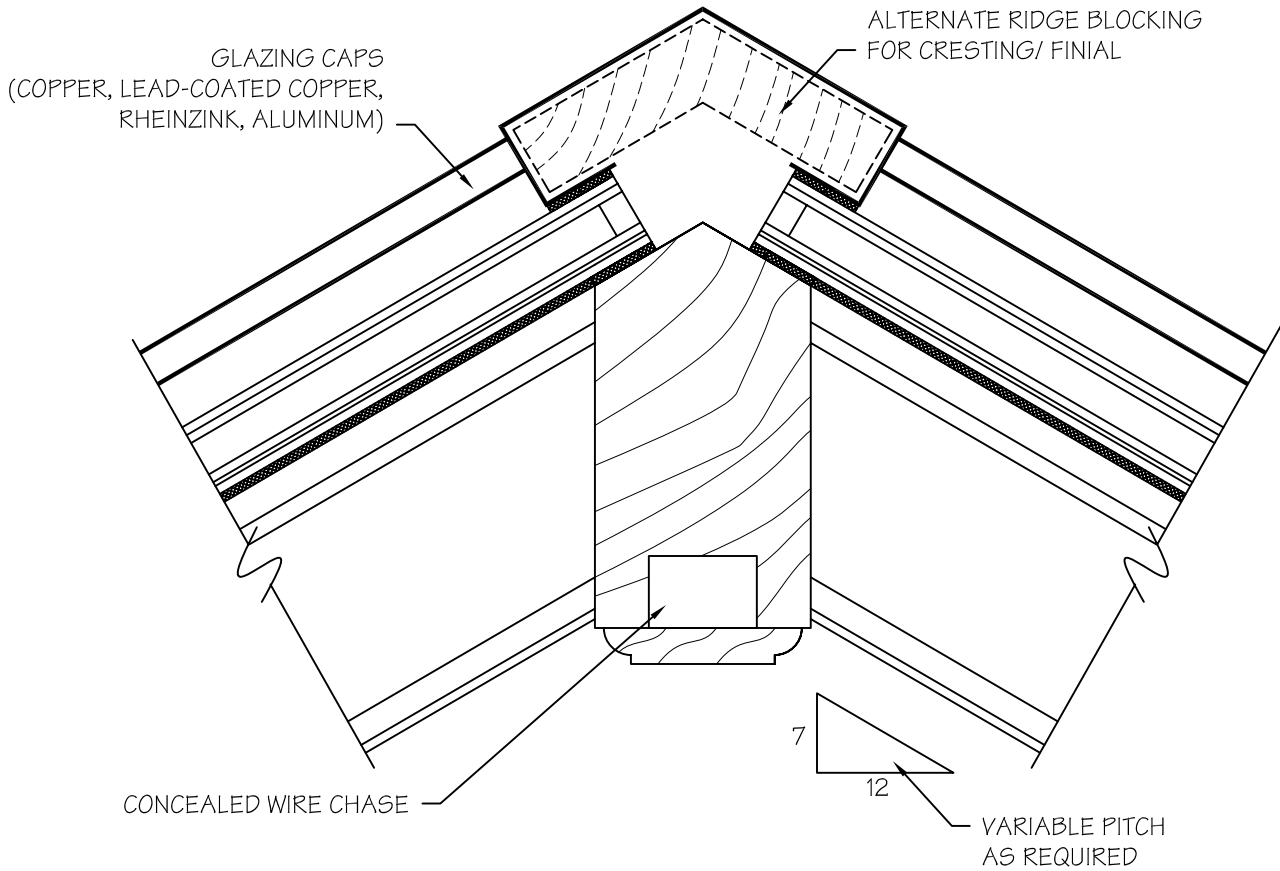

TYPICAL SKYLIGHT RIDGE DETAIL

DRAWINGS AND DIMENSIONS ARE
FOR ILLUSTRATION PURPOSES ONLY, AND ARE
NOT FOR CONSRTUCTION.

132 Ashmore Drive
Leola, Pennsylvania 17540
(717) 661-7520 Fax (717) 661-7727

Scale: 3/8" = 1"	Page#: S2
Revision Date: 1-1-08	
File Name: Skylight Ridge