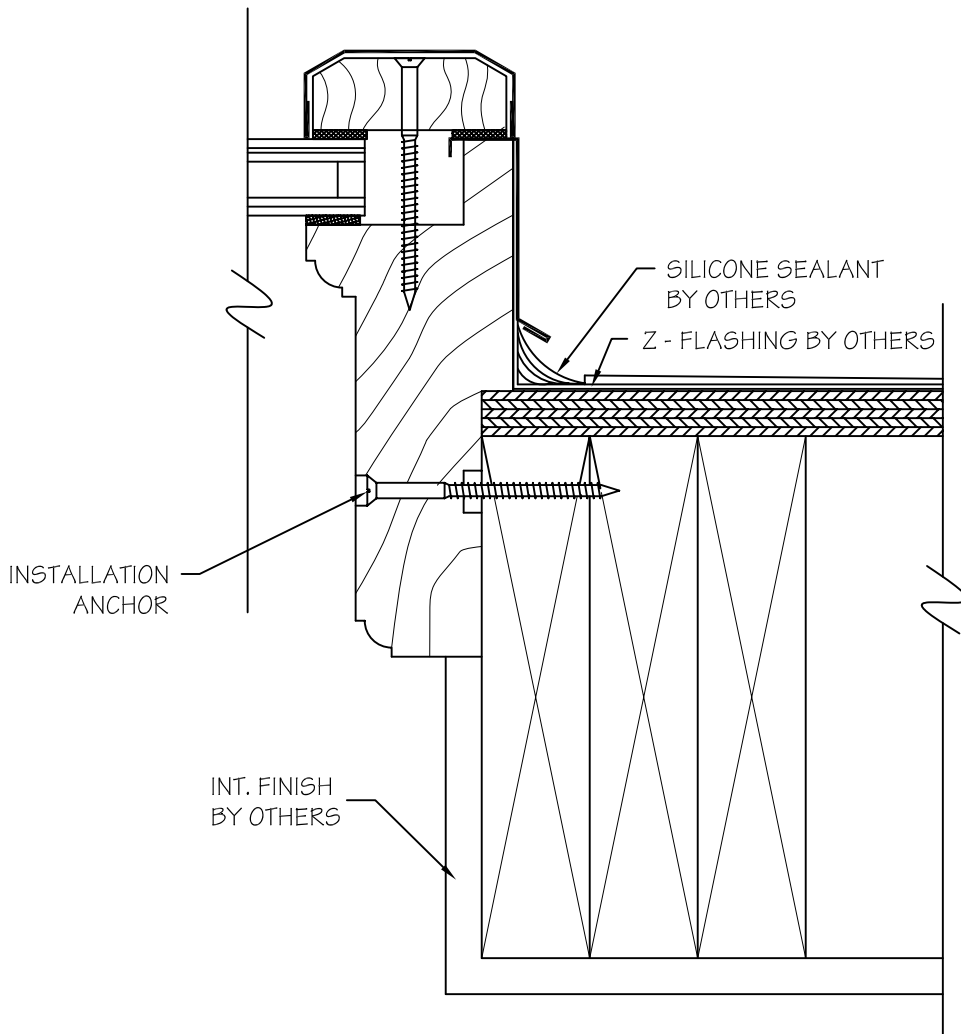

IN ROOF SKYLIGHT
SIDE DETAIL

132 Ashmore Drive
Leola, Pennsylvania 17540
(717) 661-7520 Fax (717) 661-7727

Scale: 3/8" = 1"	Page#:
Revision Date: 1-1-08	S7
File Name: In Roof Skylight Detail