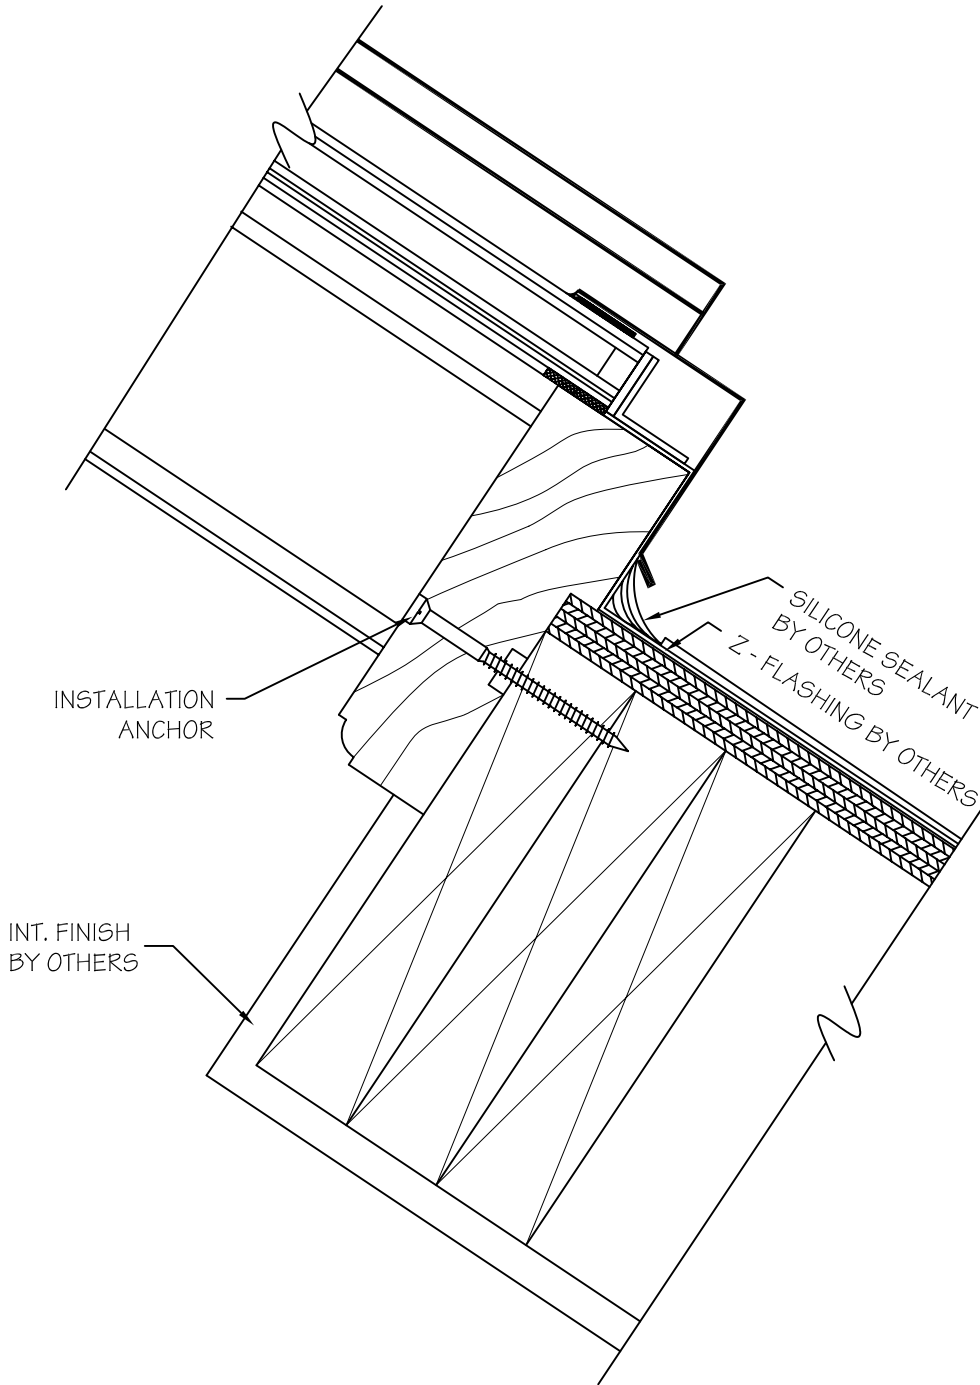

IN ROOF SKYLIGHT
SILL DETAIL

132 Ashmore Drive
Leola, Pennsylvania 17540
(717) 661-7520 Fax (717) 661-7727

Scale: 3/8" = 1"	Page#: S6
Revision Date: 1-1-08	
File Name: In Roof Skylight Sill