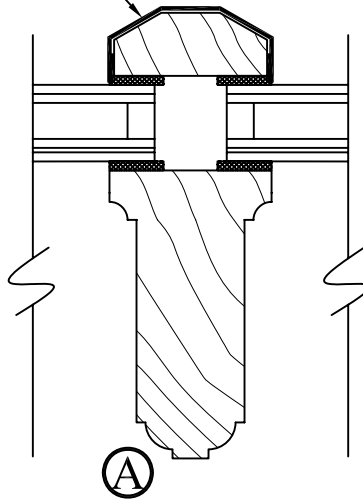

Scale: 3/8" = 1"	Page#: S2
Revision Date: 1-1-08	
File Name: Skylight Ridge	

GLAZING CAPS
(COPPER, LEAD-COATED COPPER,
RHEINZINK, ALUMINUM)

TYPICAL SKYLIGHT HIP

DRAWINGS AND DIMENSIONS ARE
FOR ILLUSTRATION PURPOSES ONLY, AND ARE
NOT FOR CONSRTUCTION.

132 Ashmore Drive
Leola, Pennsylvania 17540
(717) 661-7520 Fax (717) 661-7727

Scale: 3/8" = 1"

Revision Date: 1-1-08

File Name: Skylight Hip

Page#:

S3

GLAZING CAPS
(COPPER, LEAD-COATED COPPER,
RHEINZINK, ALUMINUM)