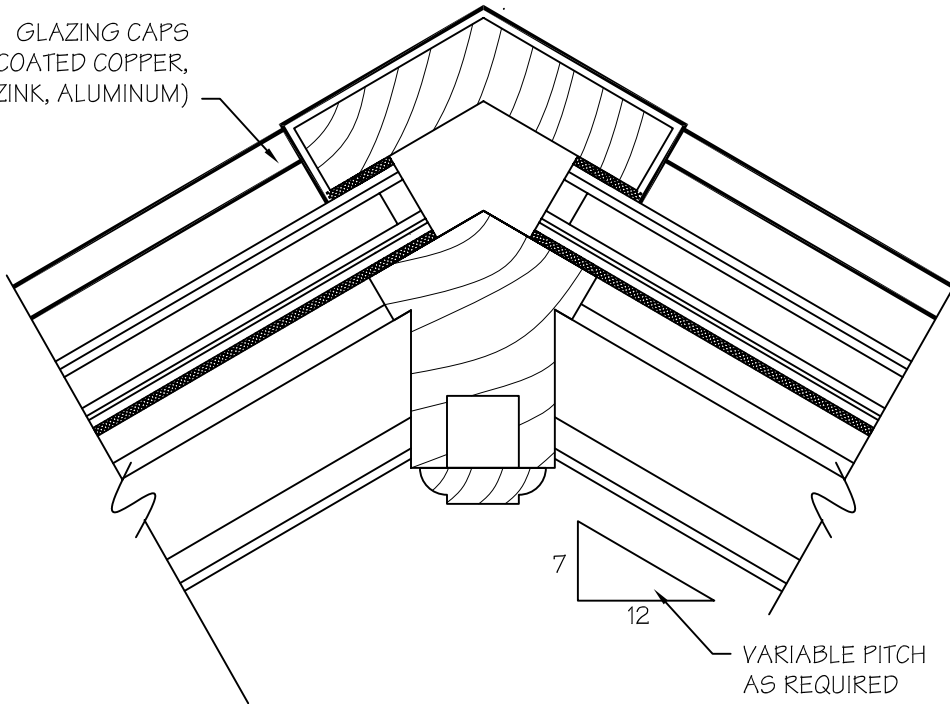

Page#:

Revision Date: 1-1-08

S1

File Name: Skylight Eaves

TYPICAL SKYLIGHT RIDGE DETAIL

DRAWINGS AND DIMENSIONS ARE
FOR ILLUSTRATION PURPOSES ONLY, AND ARE
NOT FOR CONSRTUCTION.

132 Ashmore Drive
Leola, Pennsylvania 17540
(717) 661-7520 Fax (717) 661-7727

Scale: 3/8" = 1"	Page#: S2
Revision Date: 1-1-08	
File Name: Skylight Ridge	

GLAZING CAPS
(COPPER, LEAD-COATED COPPER,
RHEINZINK, ALUMINUM)

TYPICAL SKYLIGHT HIP

DRAWINGS AND DIMENSIONS ARE
FOR ILLUSTRATION PURPOSES ONLY, AND ARE
NOT FOR CONSRTUCTION.