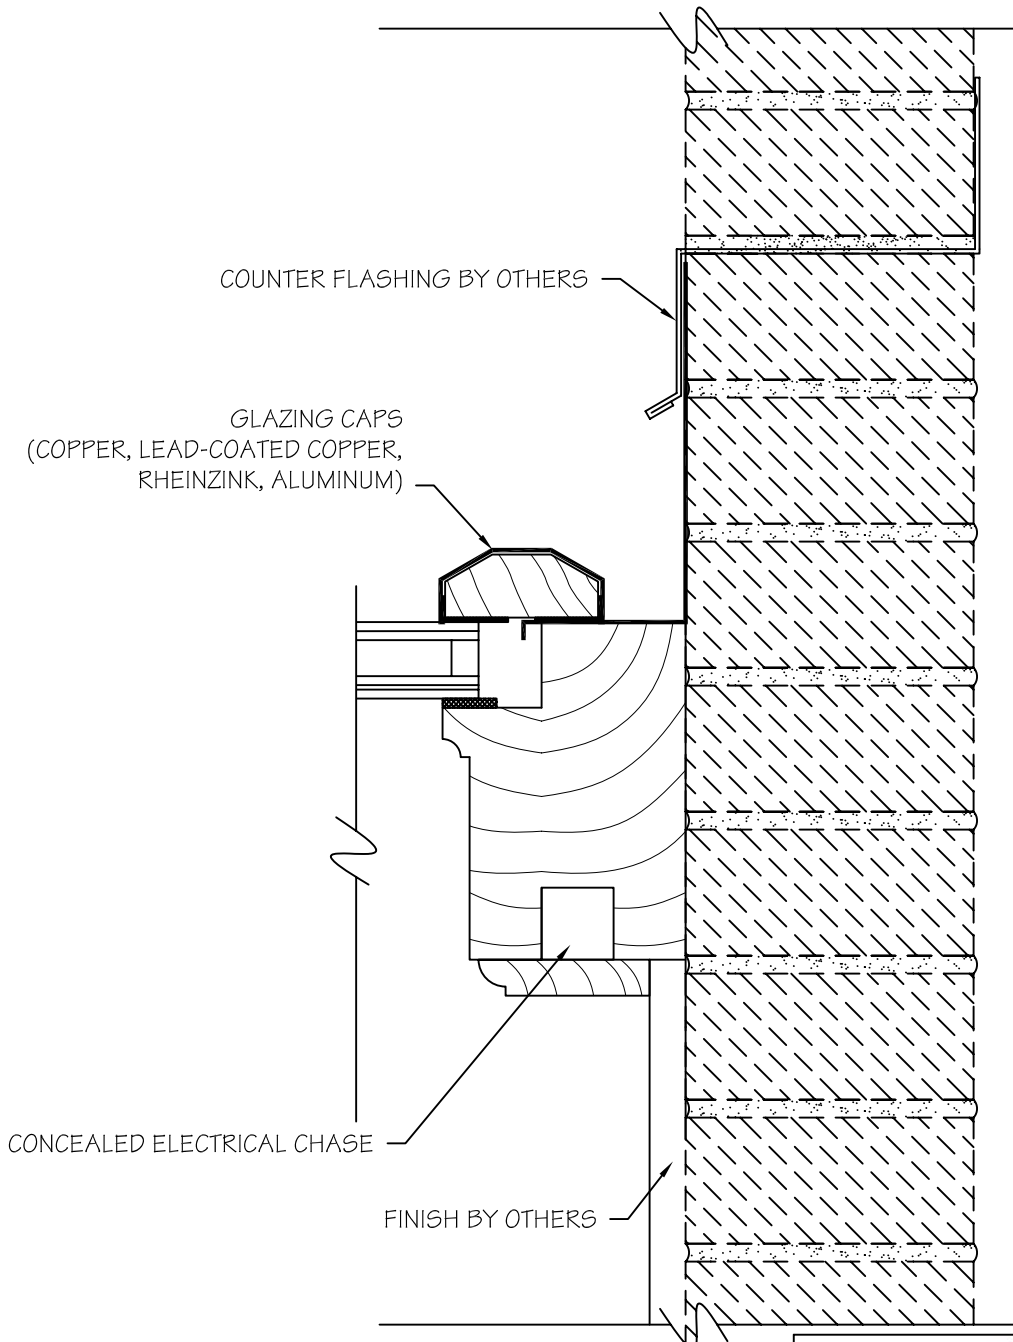

**TYPICAL SKYLIGHT RAFTER
@ BUILDING WALL**

DRAWINGS AND DIMENSIONS ARE FOR ILLUSTRATION PURPOSES ONLY, AND ARE NOT FOR CONSRUCTION.

132 Ashmore Drive
Leola, Pennsylvania 17540
(717) 661-7520 Fax (717) 661-7727

Scale: 3/8" = 1"	Page#: S5
Revision Date: 1-1-08	
File Name: Skylight Rafter 2