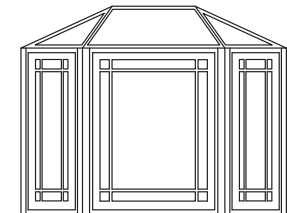

**SIMULATED PRAIRIE
DIVIDED LITES
(Inside & Outside)**