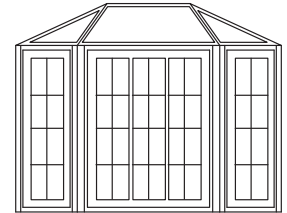

GRID & ARCH OPTIONS SECTION

**SIMULATED COLONIAL
DIVIDED LITES
(Inside & Outside)**